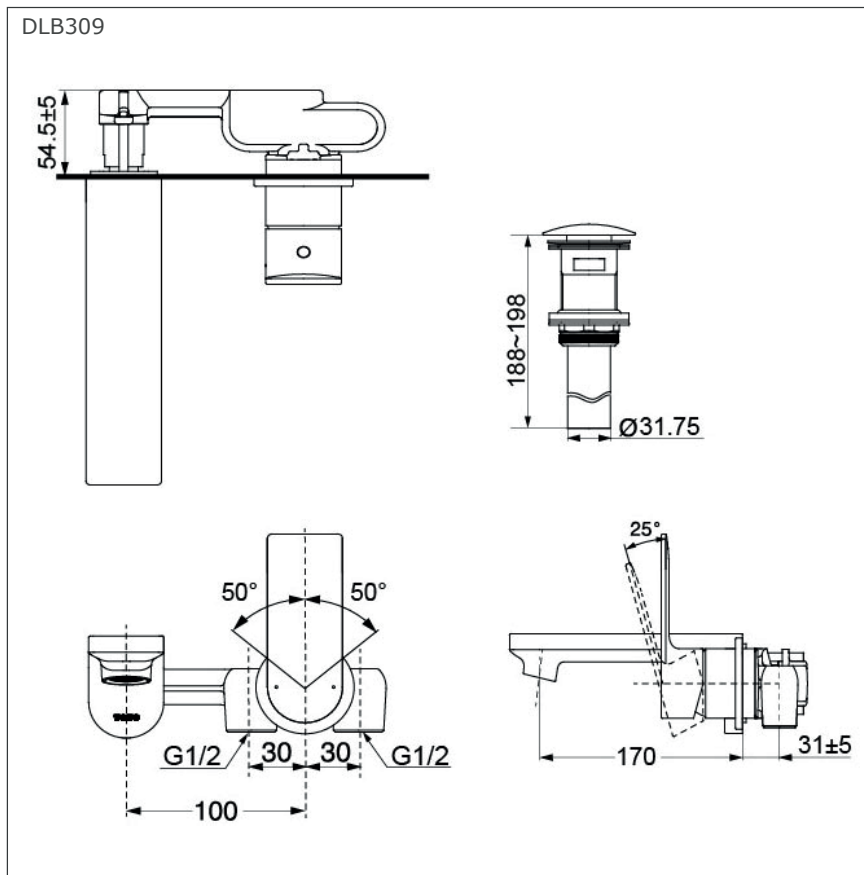

TOTO
GREEN
CHALLENGE

Specifications

Finish : Chrome

Water Pressure : 0.05MPa~0.75MPa

Material : Brass

Parts Description

- **DLB309**
Lavatory Faucet
W/ Pop-up Waste

Please consult a TOTO representative for details

Flow Rate